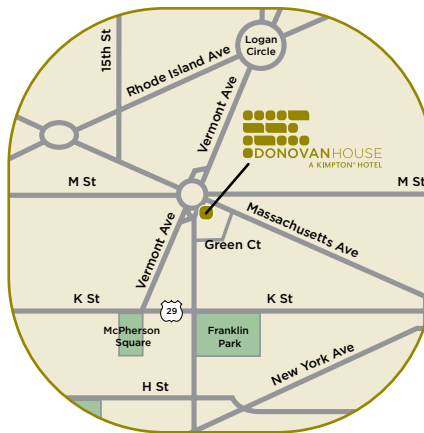

Washington DC

Located in the heart of vibrant Washington, D.C., Donovan House, a Kimpton® Hotel, is a sleek metropolitan alternative to traditional Washington hotels. As the world bustles by, you're assured a sophisticated, stylish place to comfortably kick your heels up and relax. Sip handcrafted cocktails at our sparkling rooftop pool deck, and be inspired by expansive views of the District. Dine on creative Asian-inspired cuisine at our acclaimed restaurant, Zentan, or wind down with a luxurious massage in your private guestroom and let your worries slip away. Whether for work or play, the city is just outside our door and beckoning you.

LOCATION

- Surrounded by museums, galleries, theaters, shopping and nightlife
- Minutes to the White House, Convention Center, and National Mall
- Minutes to Georgetown, the U Street Corridor and Capitol Hill
- 3 blocks to McPherson Square Metro
- 10 minutes to Union Station/Amtrak (1.8 miles)
- 15 minutes to Reagan National Airport (5 miles)
- 45 minutes to Dulles International Airport (27.5 miles)
- 45 minutes to Baltimore Washington International Airport (32 miles)